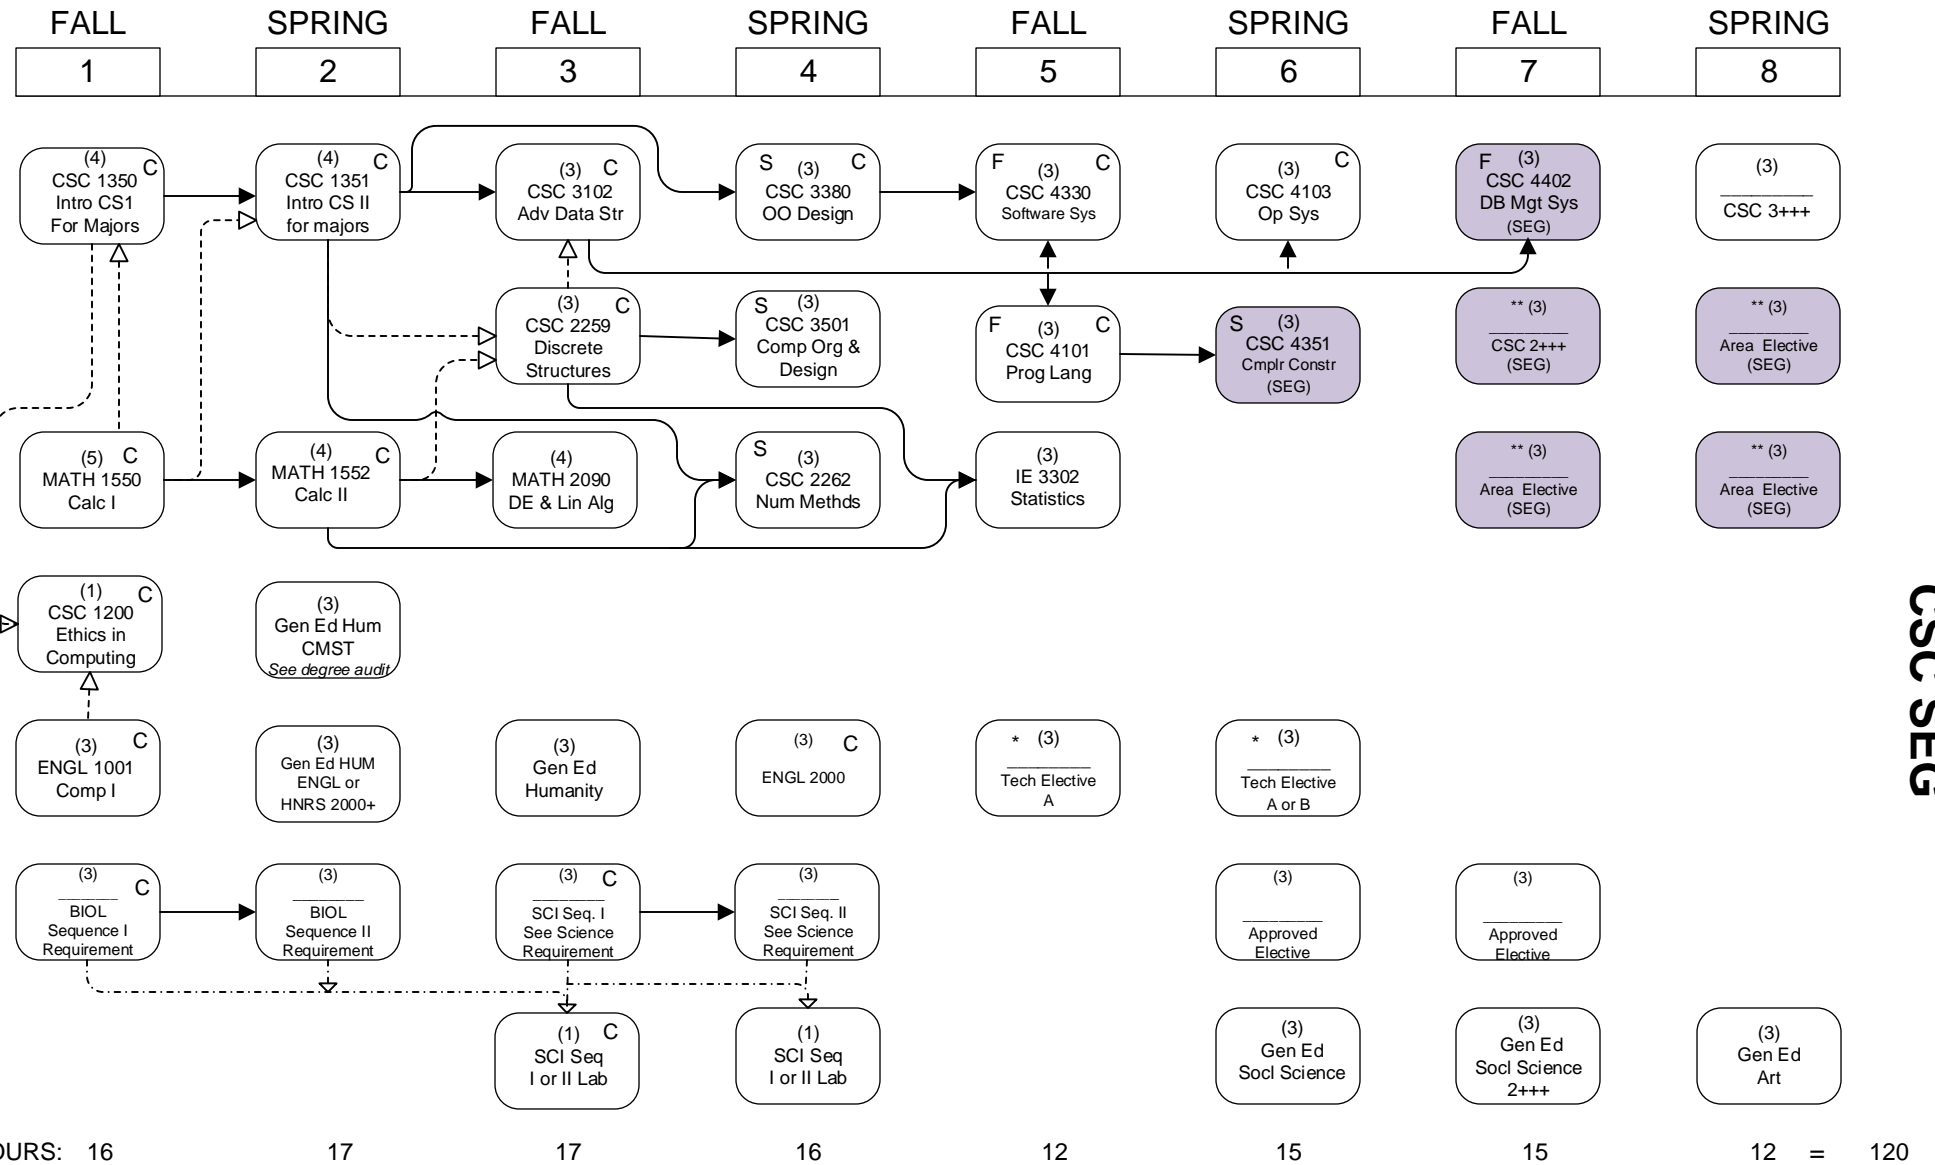

# COMPUTER SCIENCE

CSC SEG

CSC SEG

→ Credit required

- - - - -> Credit or registration required

- - - - -> Two hours of science lab is required and may be with either science sequence

## FLOWCHART LEGEND

C Grade of "C" or better required BEFORE enrolling in next course in the sequence.

Gen Ed General Education; see 2014-2015 General Catalog

\* See CSC & E Division for approved list and substitutions; in general, Group A: STEM++ 2000 level and above; Group B: AVATAR DM Art-track electives

\*\* Pre-approved concentration area electives: CSC 4304, 4370, 4610, 4740, 4890; EE 4760; IE 4461; ISDS (MAX 6 HRS.) 4111, 4112, 4113, 4120, 4125, 4141; other electives subject to approval

**SOFTWARE ENGINEERING CONCENTRATION (18 HRS)**

Rev. 3/20/2014

**3127 Patrick F. Taylor Computer Science & Eng Office**